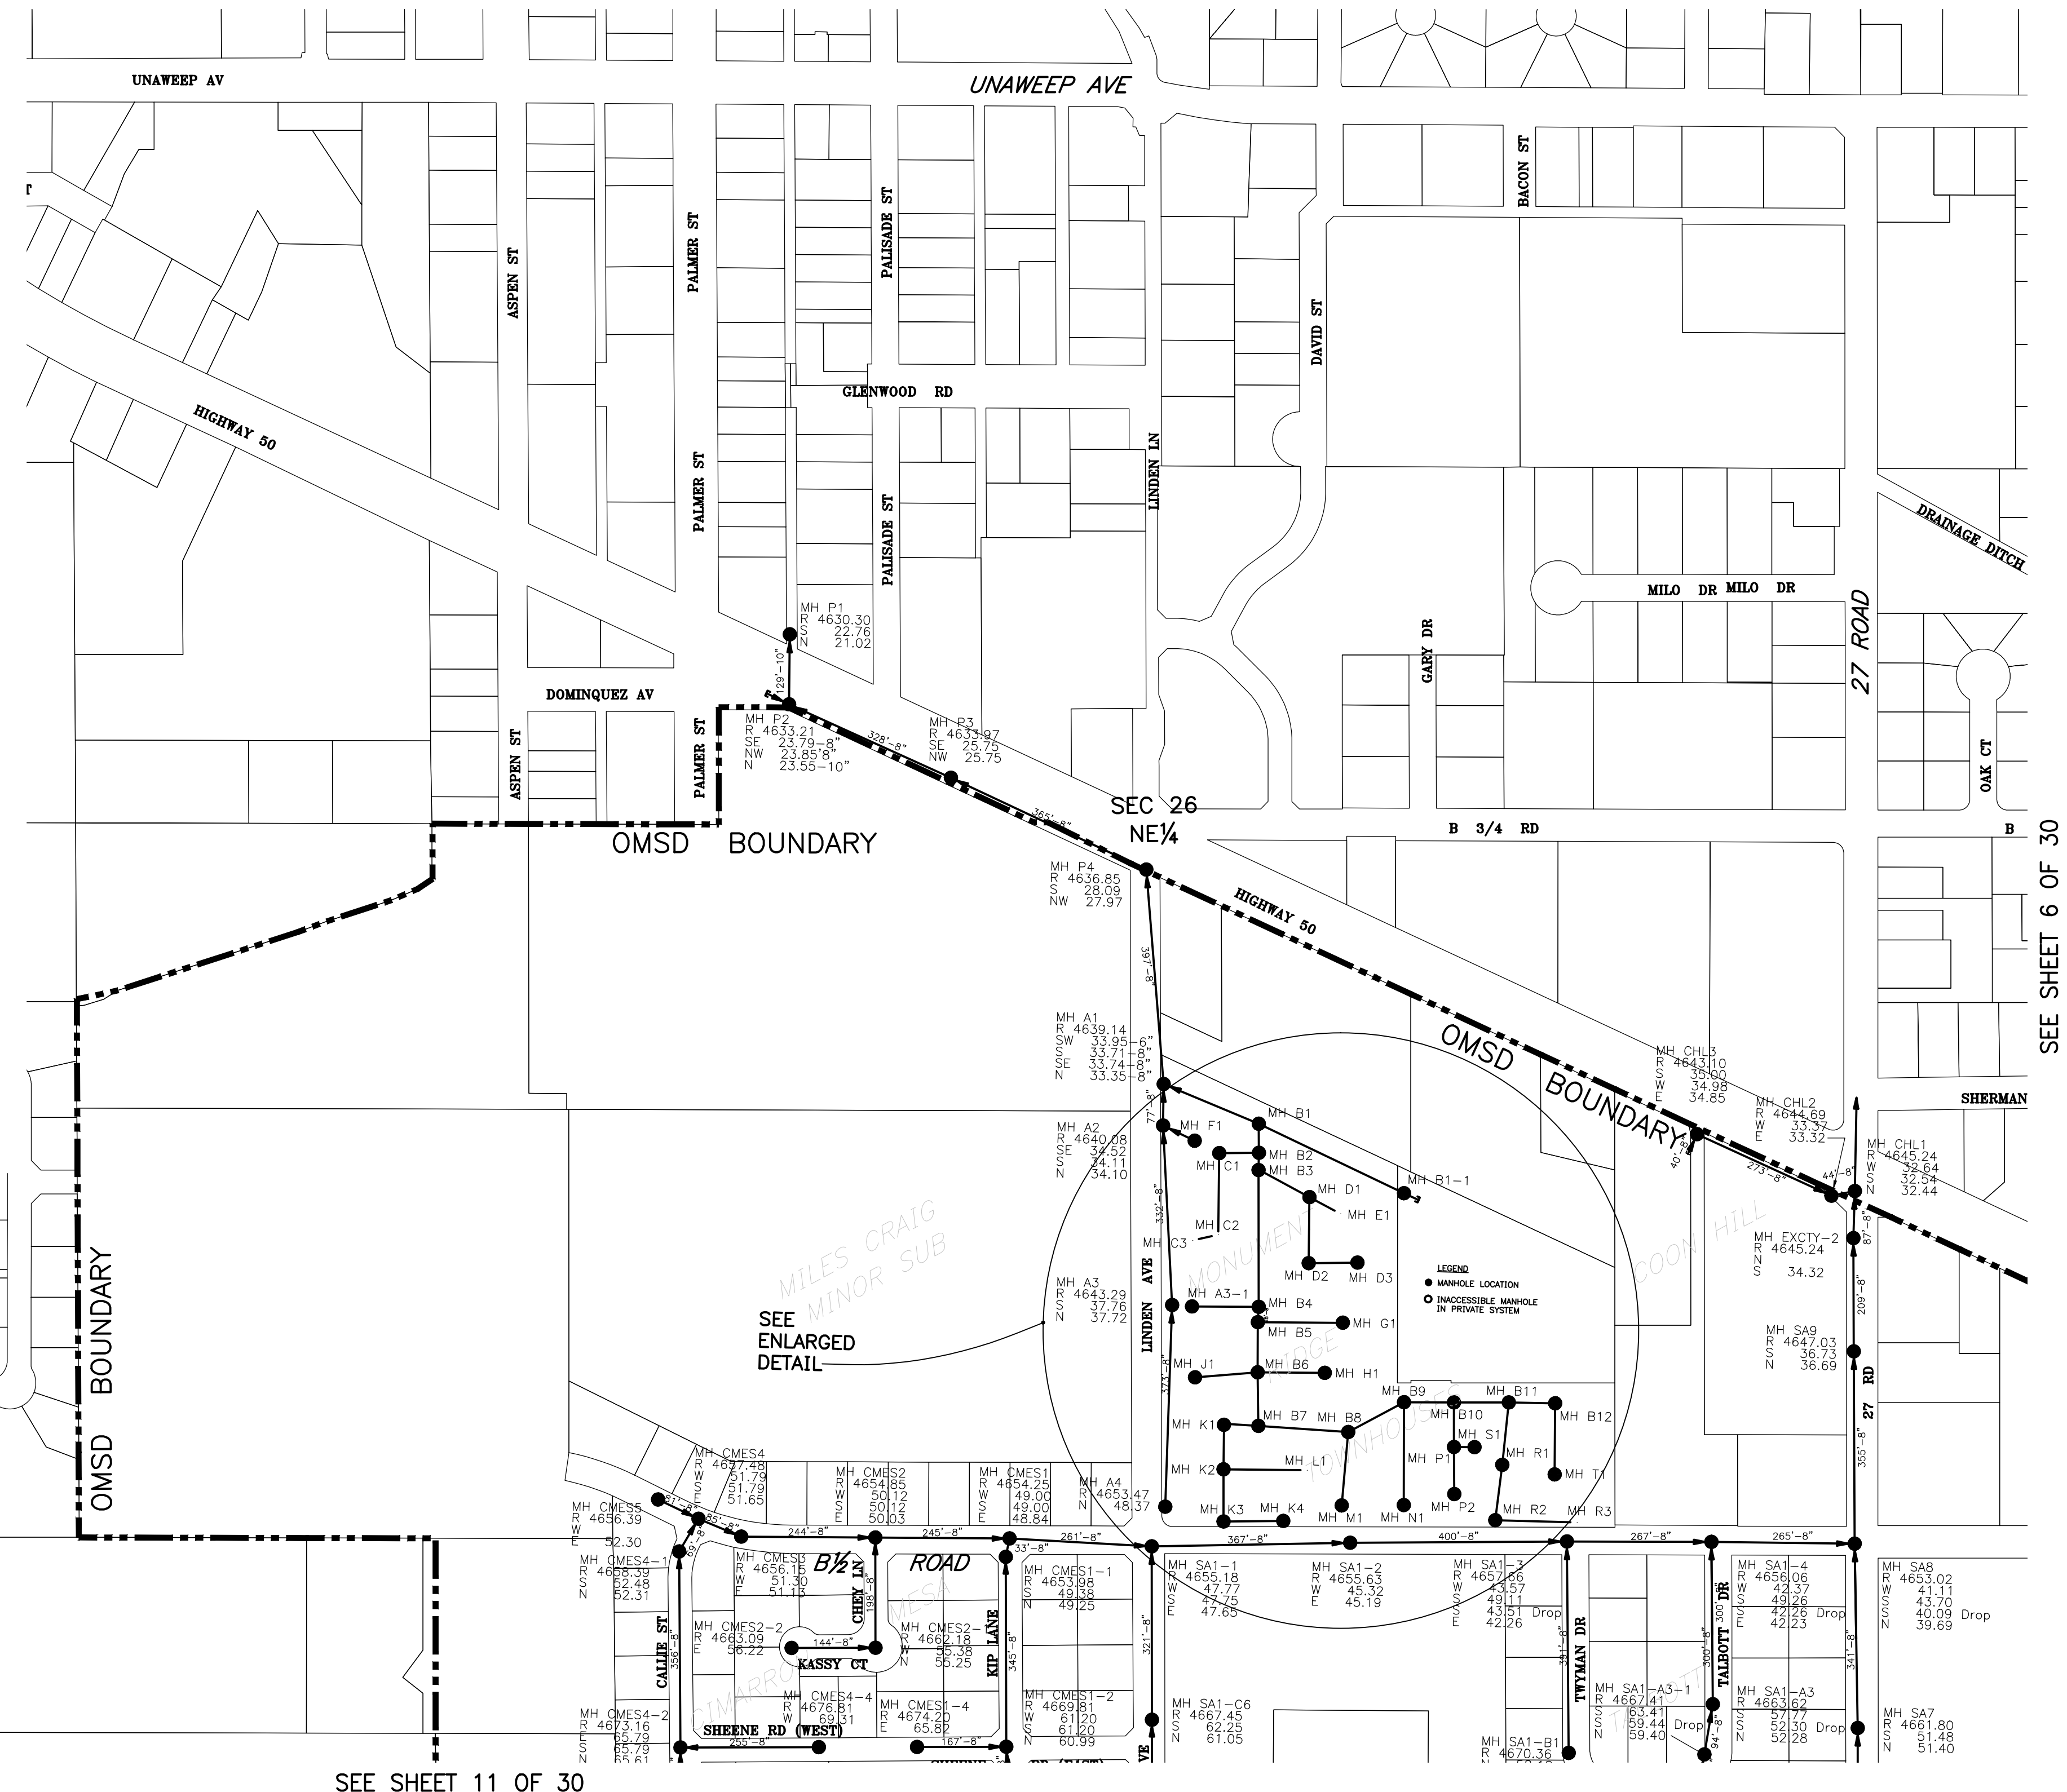

ENLARGED DETAIL OF MONUMENT RIDGE TOWNHOUSES
SCALE: 1"=100'

SCALE:	HORIZONTAL 1" = 200'
	VERTICAL NONE
REVISIONS	DATE
PERIODIC REVIEW	01-14